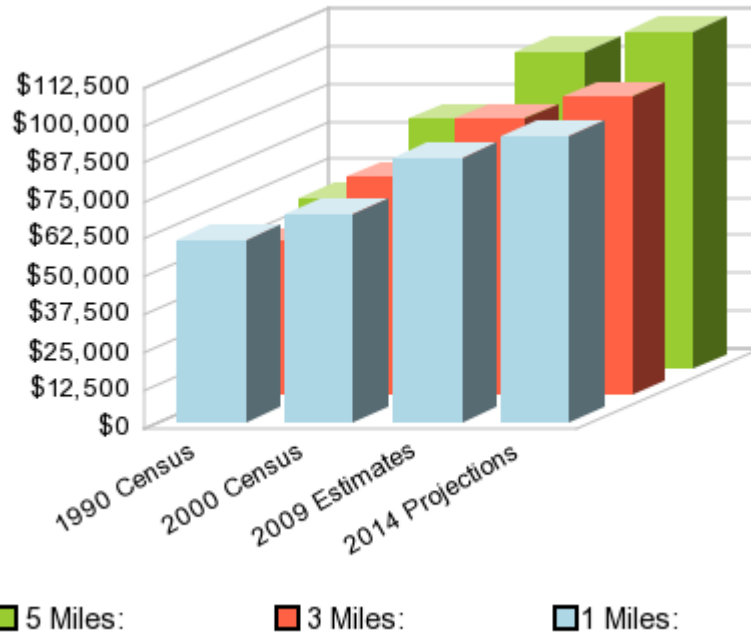

Lat: 39.862461 **Long:** -75.679515

County: Chester County **Pop:** 494,348

Zip: 19348 **Pop:** 21,154

Demographic Snapshot Comparison Report with Charts

Median Household Income

Percent of Households by Income

Current year data is for the year **2009**, 5 year projected data is for the year **2014**. More About Our Data.
 Demographic data © 2009 by Experian/Applied Geographic Solutions.
 Traffic Count data © 2009 by DataMetrix. All rights reserved.