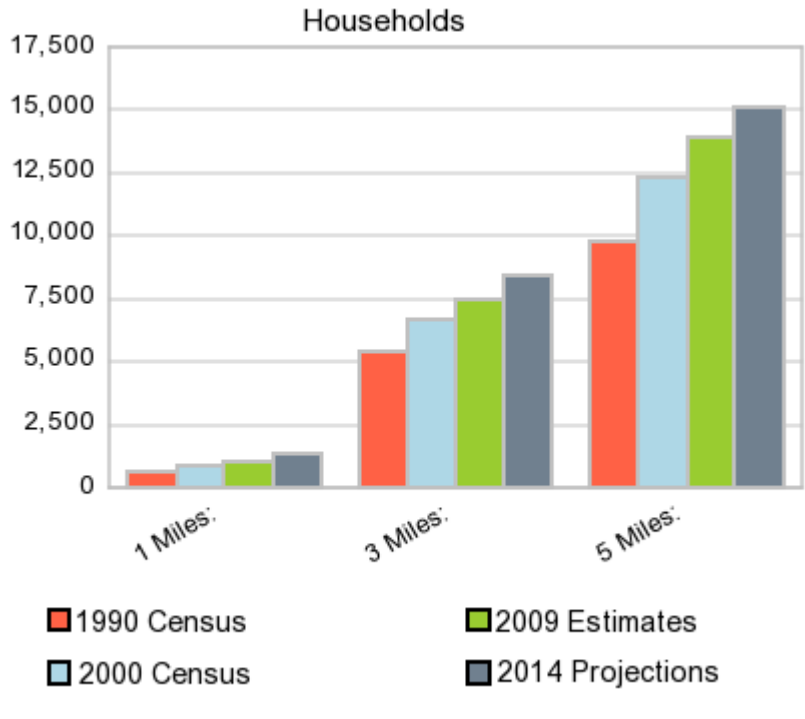

Lat: 39.862461 **Long:** -75.679515

County: Chester County **Pop:** 494,348

Zip: 19348 **Pop:** 21,154

Demographic Snapshot Comparison Report with Charts

Median Household Income

Percent of Households by Income

Current year data is for the year **2009**, 5 year projected data is for the year **2014**. More About Our Data.
 Demographic data © 2009 by Experian/Applied Geographic Solutions.
 Traffic Count data © 2009 by DataMetrix. All rights reserved.