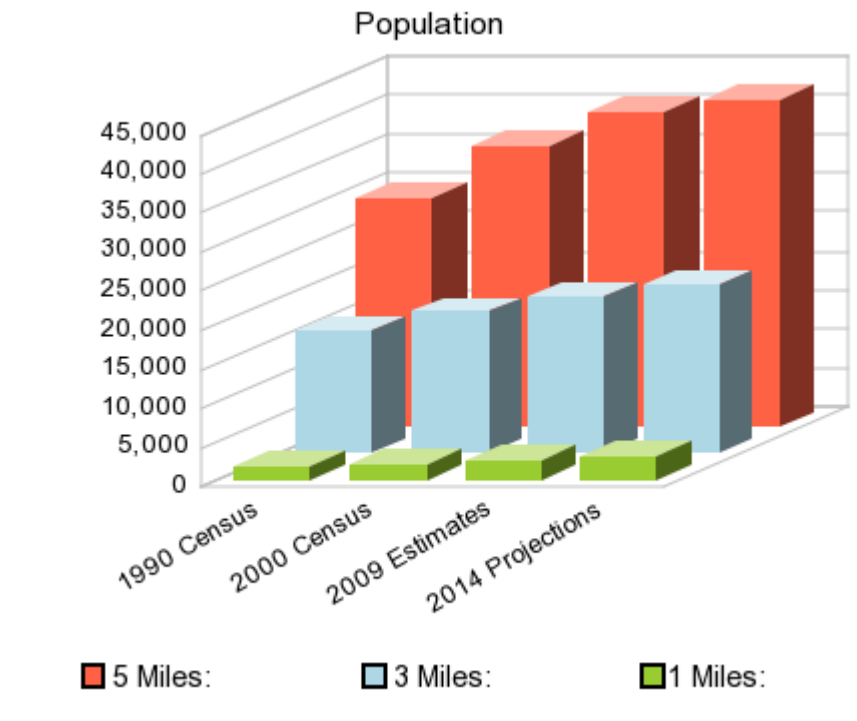

Lat: 39.862461 **Long:** -75.679515

County: Chester County **Pop:** 494,348

Zip: 19348 **Pop:** 21,154

Demographic Snapshot Comparison Report with Charts

Median Household Income

Percent of Households by Income

Current year data is for the year **2009**, 5 year projected data is for the year **2014**. More About Our Data.
 Demographic data © 2009 by Experian/Applied Geographic Solutions.
 Traffic Count data © 2009 by DataMetrix. All rights reserved.