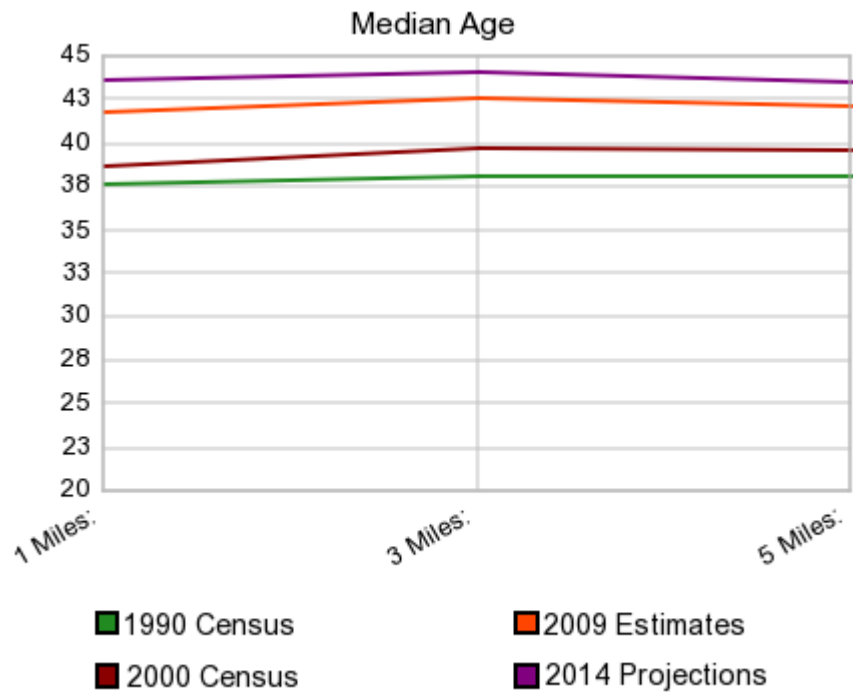

Lat: 39.862461 **Long:** -75.679515

County: Chester County **Pop:** 494,348

Zip: 19348 **Pop:** 21,154

Demographic Snapshot Comparison Report with Charts

Median Household Income

Percent of Households by Income

Current year data is for the year **2009**, 5 year projected data is for the year **2014**. More About Our Data.
 Demographic data © 2009 by Experian/Applied Geographic Solutions.
 Traffic Count data © 2009 by DataMetrix. All rights reserved.