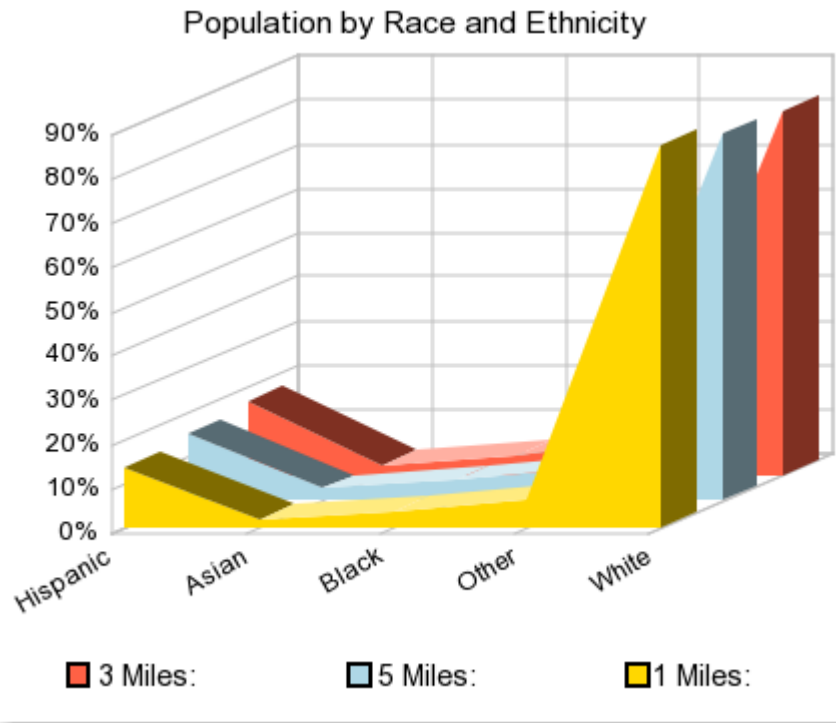

Lat: 39.862461 **Long:** -75.679515

County: Chester County **Pop:** 494,348

Zip: 19348 **Pop:** 21,154

Demographic Snapshot Comparison Report with Charts

Median Household Income

Percent of Households by Income

Current year data is for the year **2009**, 5 year projected data is for the year **2014**. More About Our Data.
 Demographic data © 2009 by Experian/Applied Geographic Solutions.
 Traffic Count data © 2009 by DataMetrix. All rights reserved.