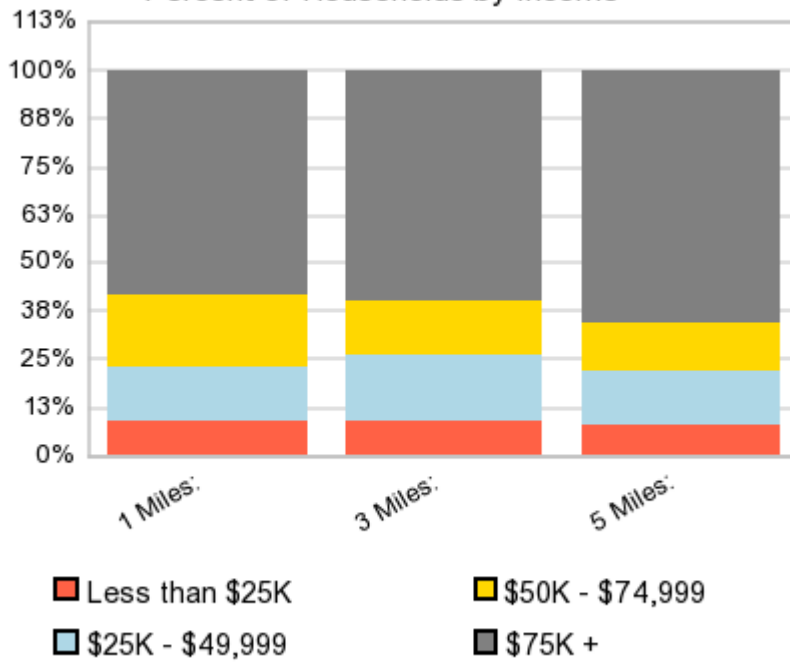

Lat: 39.862461 **Long:** -75.679515

County: Chester County **Pop:** 494,348

Zip: 19348 **Pop:** 21,154

Demographic Snapshot Comparison Report with Charts

Median Household Income

Percent of Households by Income