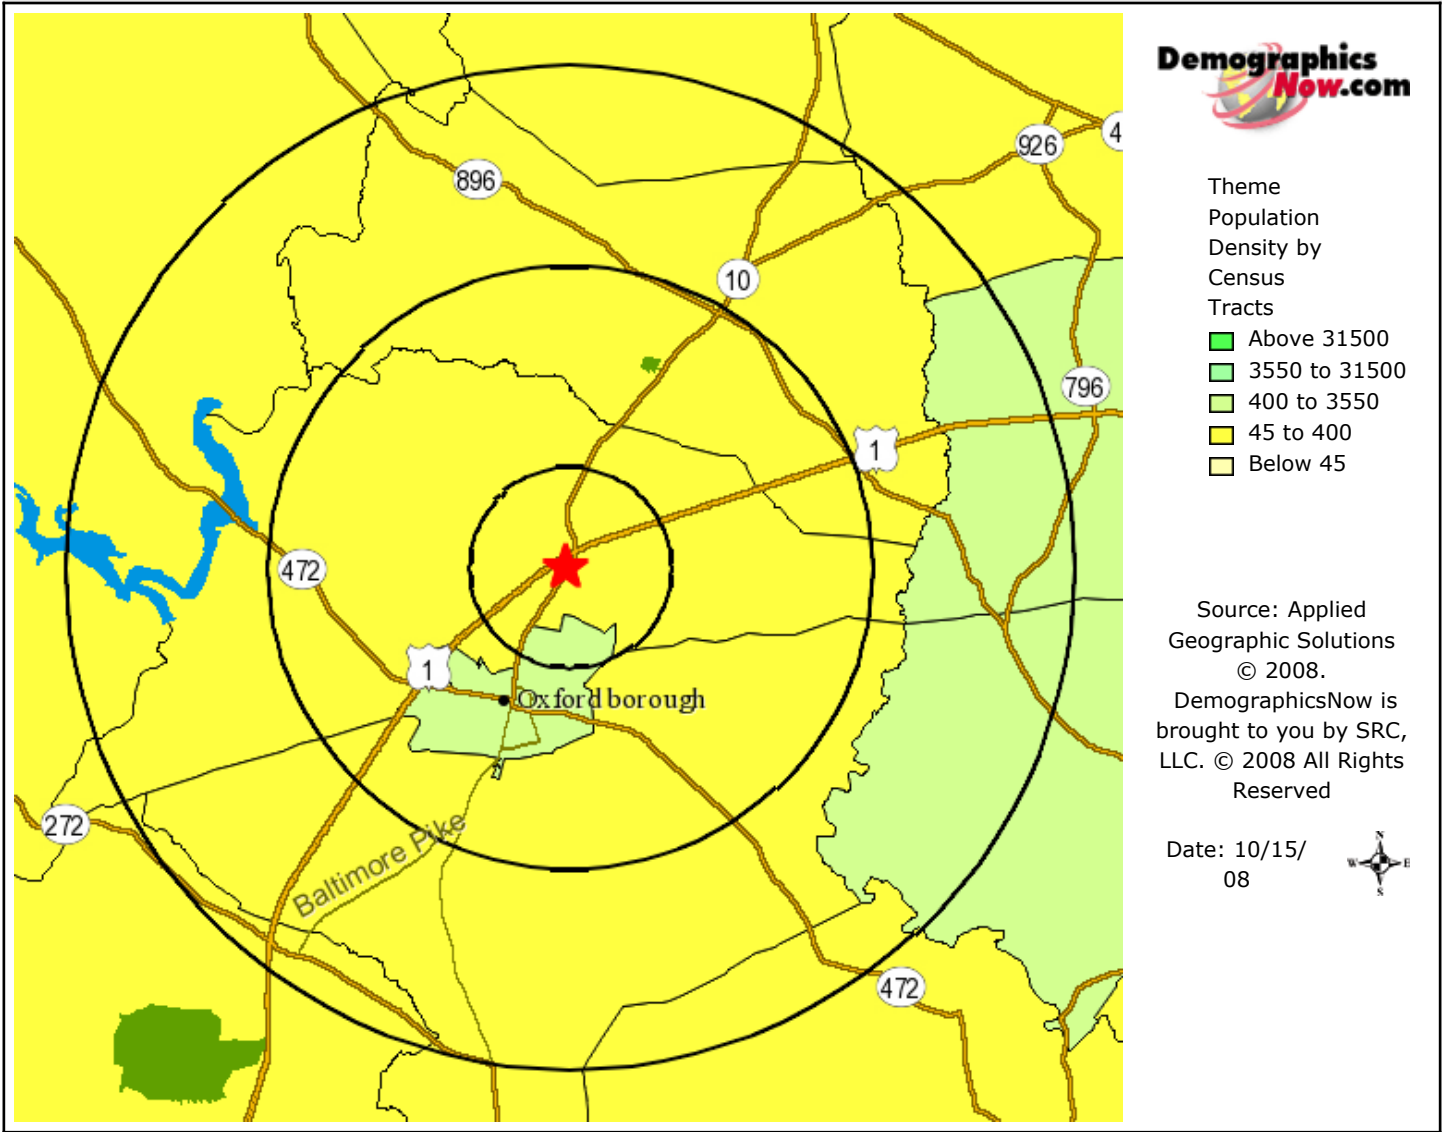

Date: 10/15/08

Current Geography Selection: (3 Selected) 1,3,5 mile radii: 320 LIMESTONE RD, OXFORD, PA 19363

Lat: 39.804757 Long: -75.968132

County: Chester County Pop: 489,426

Zip: 19363 Pop: 16,269

Population Density

Current year data is for the year **2007**, 5 year projected data is for the year **2012**. More About Our Data.
Demographic data © 2007 by Experian/Applied Geographic Solutions.
Traffic Count data © 2007 by DataMetrix. All rights reserved.